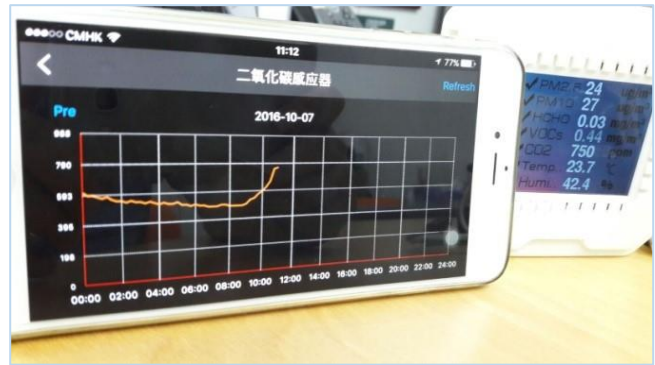

On-demand Smart Control

- Switch-on appliance only when there is an occupancy
- Switch to full power when there is a full house of occupancy

Volume of occupancy is detected by a wireless air quality monitor, the WOOFEE Dog.

Air quality figures is accessible from both WOOFEE Dog and a mobile APP. Control logic is configured in APP.